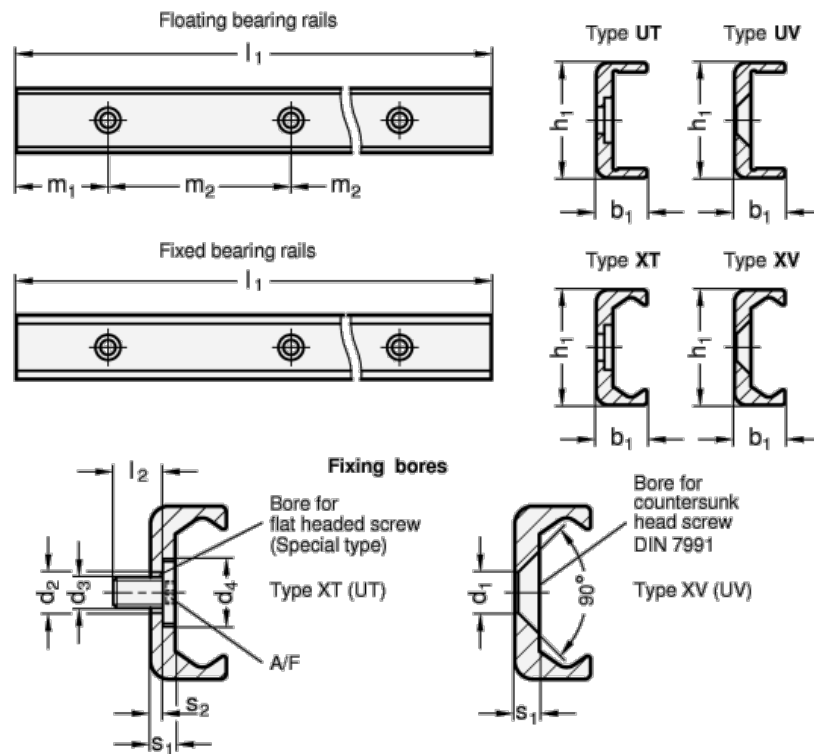

Article number: 2024222840040UT

Description: E+G Compact Profile GN 2422-28-400-40

Measures

A/F = T25	L2	= 10
b1 = 12.3	m1	= 40
d1 =	m2	= 80
d2 = 6.4	s1	= 4
d3 = M5	s2	= 2.2
d4 = 11	Weight in (g)	= 484
h1 = 28		
L1 = 400		